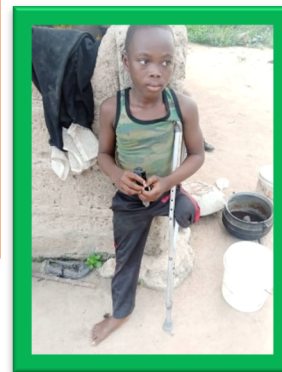

A local painter has been working hard to make the new building colourful and inspiring.

Our 4 new classrooms are now completed, and 120 children are using them every day. It has been raining heavily – we have no leaks with our fantastic new roof.

PORRIDGE & PENS™

— G H A N A —

1 Chapman Close,
Brightlingsea,
Essex,
CO7 0FS

porridgeandpens.org
UK registered charity 1166497

*We have been able safeguard
the education of 120 children.
This means single parent
families have been able to get
out to work and start
providing for their families.*

*Children's food at school is a
lifeline. 120 children eat 2
meals a day at school because
of the new classrooms.*

*We now have more ground
floor classroom space to make
sure disabled students are
welcome and safe.*